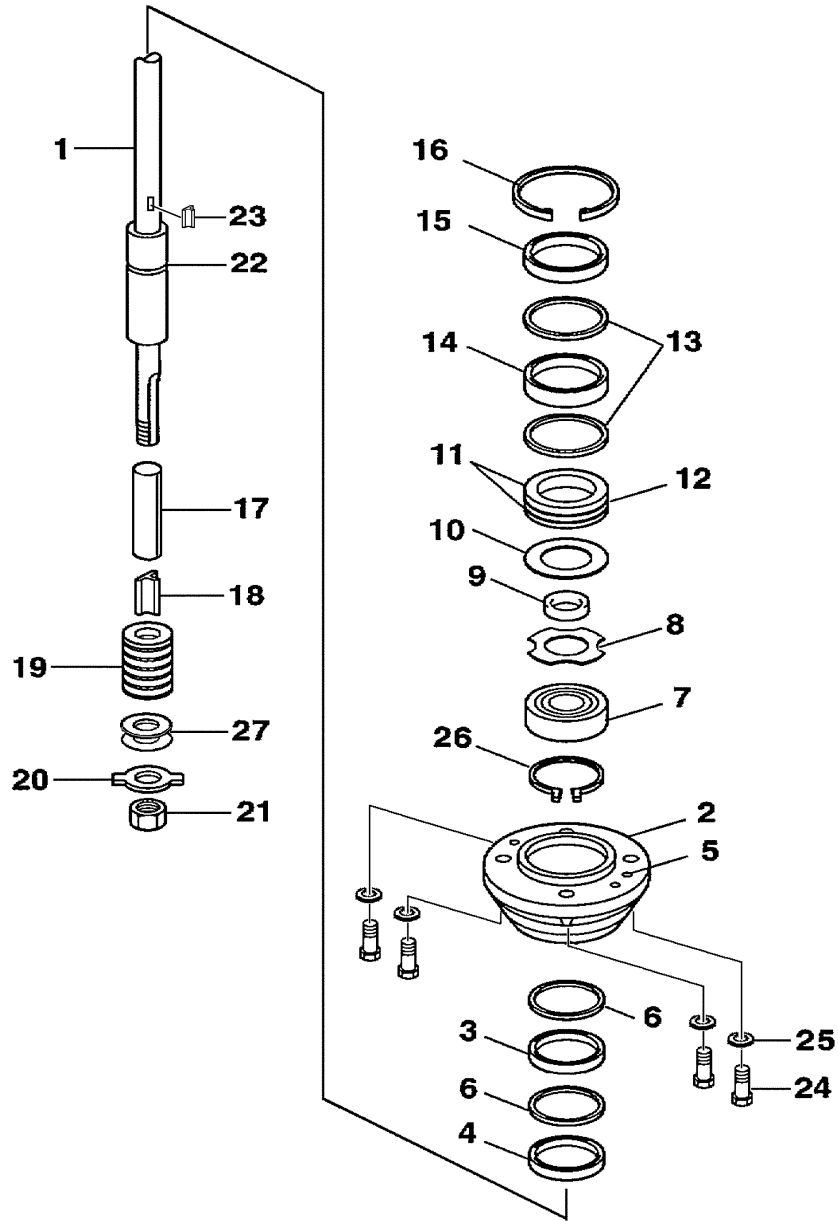

Part List

F40EJRC-PUMP 2004 / WATER PUMP ADAPTER F40

REF - NO	PART NUMBER	PART NAME	QUANTITY	REMARKS
1	63D-JD001-36-00	ADAPTER PLATE (AJ)	1	
2	63D-JD001-37-70	EXTENSION, WATER TUBE	1	
3	663-44366-00-00	DAMPER, WATER SEAL 2	1	
4	67C-JD016-49-00	SPACER, WATER TUBE	1	
5	6H4-JD006-16-00	DOWEL PIN	2	
6	93604-08062-00	PIN, DOWEL	2	
7	67C-JD016-51-00	SHIFT ROD GIUIDE AJ-43	1	
8	67C-JD016-50-00	CUSHION, SHIFT ROD GUIDE	1	
9	6H4-JD006-07-00	BOLT	1	
10	6H4-JD005-91-00	BOLT	5	
11	6H4-JD006-40-00	WASHER, SPRING LOCK	5	
12	6H4-JD005-92-00	BOLT	4	
13	6H4-JD006-36-00	WASHER, LOCK M10	4	
14	67C-44311-10-00	HOUSING, WATER PUMP	1	
15	63D-44322-00-00	.INSERT, CARTRIDGE	1	
16	6H4-44352-02-00	.IMPELLER	1	
17	93210-59MG7-00	.O-RING	1	
18	66T-44323-00-00	.OUTER PLATE, CARTRIDGE	1	
19	63D-44316-00-00	.GASKET, WATER PUMP	1	

Part List

F40EJRC-PUMP 2004 / TILLER STEERING SHIFT CABLE F40

REF - NO	PART NUMBER	PART NAME	QUANTITY	REMARKS
1	67F-JD001-56-61	CABLE, SHIFT ASSEMBLY AJS-43	1	
2	63D-JD000-54-71	.CABLE	1	OPTIONAL
2	63D-JD005-47-00	.CABLE, SHIFT 4'	1	
3	63D-JD006-21-01	.NUT, HEX 10-32	2	
4	6H4-JD005-43-00	.CABLE CLAMP	1	
5	6H4-JD005-42-00	.SHIM	1	
6	6H4-JD006-21-00	.NUT, NYLOC	3	
7	67F-JD000-15-67	.SCREW, ROD END	1	
8	67F-JD005-53-01	.BALL END #10	1	
9	6H4-JD005-58-00	.SCREW, FIL HD SLOTTED	2	
10	67F-JD000-15-69	.SHIM WASHER, LARGE	1	
11	67F-JD000-15-68	.SHIM WASHER, SMALL	1	

Part List

F40EJRC-PUMP 2004 / INTAKE ASSEMBLY F50 60

REF - NO	PART NUMBER	PART NAME	QUANTITY	REMARKS
1	6H4-JD000-31-21	INTAKE ASSEMBLY 6-1/8	1	
2	6H4-JD000-07-00	INTAKE CASING 6-1/8	1	
3	6H4-JD000-93-22	LINER 6-1/8 W/HARDWARE	1	REF #. 6 & 7
4	6H4-JD000-16-00	GRILL BAR	9	
5	6H4-JD000-14-00	GRILL ROD	2	
6	6H4-JD005-72-00	BOLT	2	
7	6H4-JD000-38-00	WASHER, SPRING LOCK 1/4	2	
8	6H4-JD000-08-22	IMPELLER	1	
9	6H1-JD005-73-00	BOLT	6	