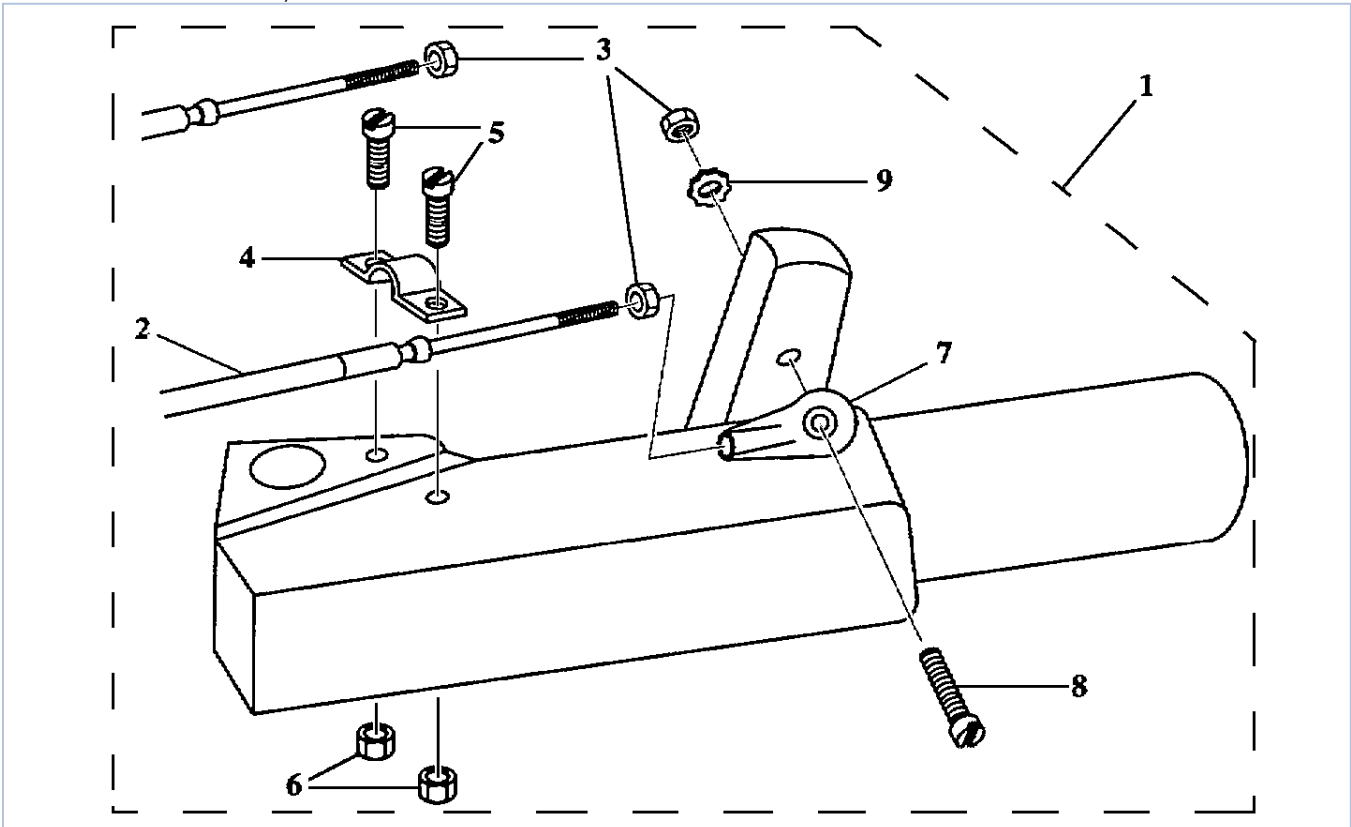

Part List

F40EJRC-PUMP 2004 / TILLER STEERING SHIFT CABLE F50 PORT

REF - NO	PART NUMBER	PART NAME	QUANTITY	REMARKS
1	63D-JD001-38-20	CABLE, SHIFT ASSEMBLY 4'	1	
2	63D-JD000-54-72	.CABLE, SHIFT 5'	1	OPTIONAL
2	63D-JD005-47-00	.CABLE, SHIFT 4'	1	
3	63D-JD006-21-01	.NUT, HEX 10-32	3	
4	6H4-JD005-43-00	.CABLE CLAMP	1	
5	6H4-JD005-61-00	.SCREW	2	
6	6H4-JD006-19-00	.NUT, FIBER LOCK	2	
7	65F-JD005-53-01	.BALL END #10	1	
8	63D-JD005-58-02	.SCREW, PAN HD FIL 10-32 X 34	1	
9	6H4-JD006-37-00	.WASHER, SPRING LOCK #10	1