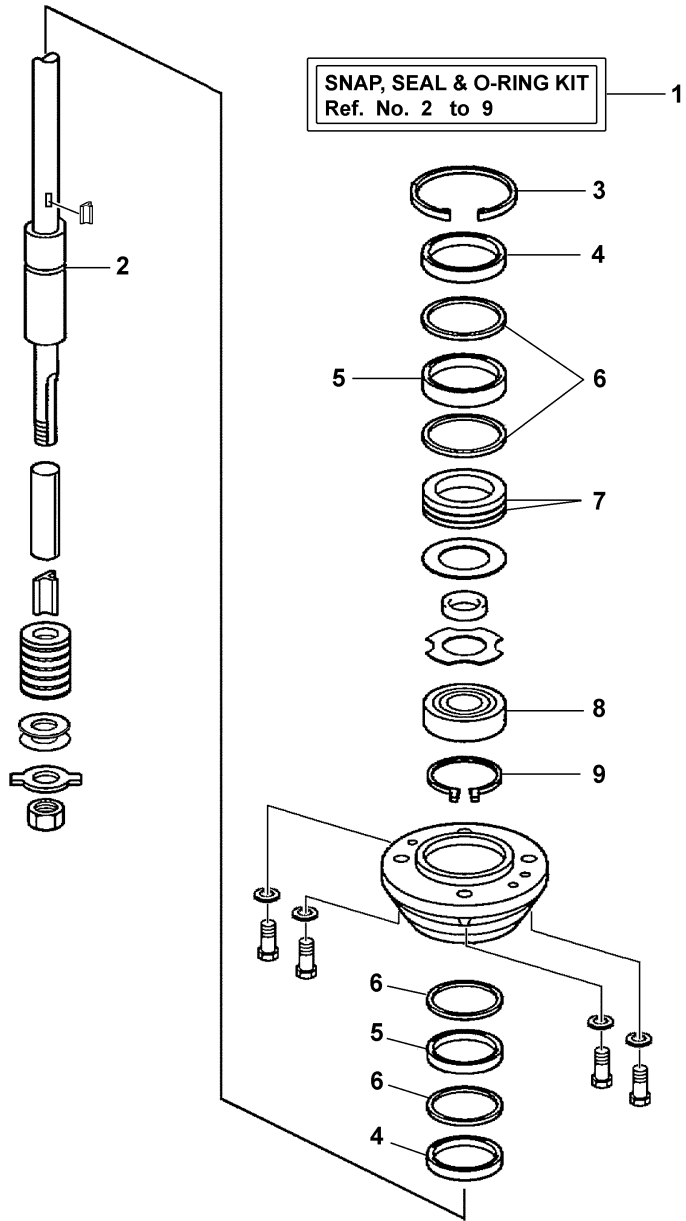

Part List

F40EJRC-PUMP 2004 / WATER PUMP ADAPTER F50 60

REF - NO	PART NUMBER	PART NAME	QUANTITY	REMARKS
1	63D-JD001-36-60	ADAPTER PLATE (AJ)	1	
2	63D-JD001-37-70	EXTENSION, WATER TUBE	1	
3	663-44366-00-00	DAMPER, WATER SEAL 2	1	
4	6H4-JD006-16-60	PIN, DOWEL	2	
5	93604-08062-00	PIN, DOWEL	2	
6	63D-JD001-37-80	SHIFT ROD GUIDE, BRASS	1	
7	6H4-JD006-07-00	BOLT	1	
8	6H4-JD005-91-00	BOLT	5	
9	6H4-JD006-40-00	WASHER, SPRING LOCK	5	
10	6H4-JD005-92-00	BOLT	4	
11	6H4-JD006-36-00	WASHER, LOCK M10	4	
12	62Y-44311-10-00	HOUSING, WATER PUMP	1	
13	63D-44322-00-00	.INSERT, CARTRIDGE	1	
14	6H3-44352-00-00	.IMPELLER	1	
15	93210-59MG7-00	.O-RING	1	
16	63D-44323-00-00	.OUTER PLATE, CARTRIDGE	1	
17	63D-44316-00-00	.GASKET, WATER PUMP	1	

F40EJRC-PUMP 2004 / TILLER STEERING SHIFT CABLE F50 PORT

REF - NO	PART NUMBER	PART NAME	QUANTITY	REMARKS
1	63D-JD001-38-20	CABLE, SHIFT ASSEMBLY 4'	1	
2	63D-JD000-54-72	.CABLE, SHIFT 5'	1	OPTIONAL
2	63D-JD005-47-00	.CABLE, SHIFT 4'	1	
3	63D-JD006-21-01	.NUT, HEX 10-32	3	
4	6H4-JD005-43-00	.CABLE CLAMP	1	
5	6H4-JD005-61-00	.SCREW	2	
6	6H4-JD006-19-00	.NUT, FIBER LOCK	2	
7	65F-JD005-53-01	.BALL END #10	1	
8	63D-JD005-58-02	.SCREW, PAN HD FIL 10-32 X 34	1	
9	6H4-JD006-37-00	.WASHER, SPRING LOCK #10	1	

Part List

F40EJRC-PUMP 2004 / TILLER STEERING SHIFT CABLE F60 STBD

REF - NO	PART NUMBER	PART NAME	QUANTITY	REMARKS
1	67F-JD000-15-66	CABLE, SHIFT ASSEMBLY Y100-4	1	
2	62Y-JD000-54-72	.CABLE 5 FT	1	
3	63D-JD006-21-01	.NUT, HEX 10-32	2	
4	6H4-JD005-43-00	.CABLE CLAMP	1	
5	6H4-JD005-42-00	.SHIM	1	
6	6H4-JD006-21-00	.NUT, NYLOC	3	
7	67F-JD000-15-67	.SCREW, ROD END	1	
8	67F-JD005-53-01	.BALL END #10	1	
9	6H4-JD005-58-00	.SCREW, FIL HD SLOTTED	2	
10	67F-JD000-15-68	.SHIM WASHER, SMALL	1	
11	67F-JD000-15-69	.SHIM WASHER, LARGE	1	