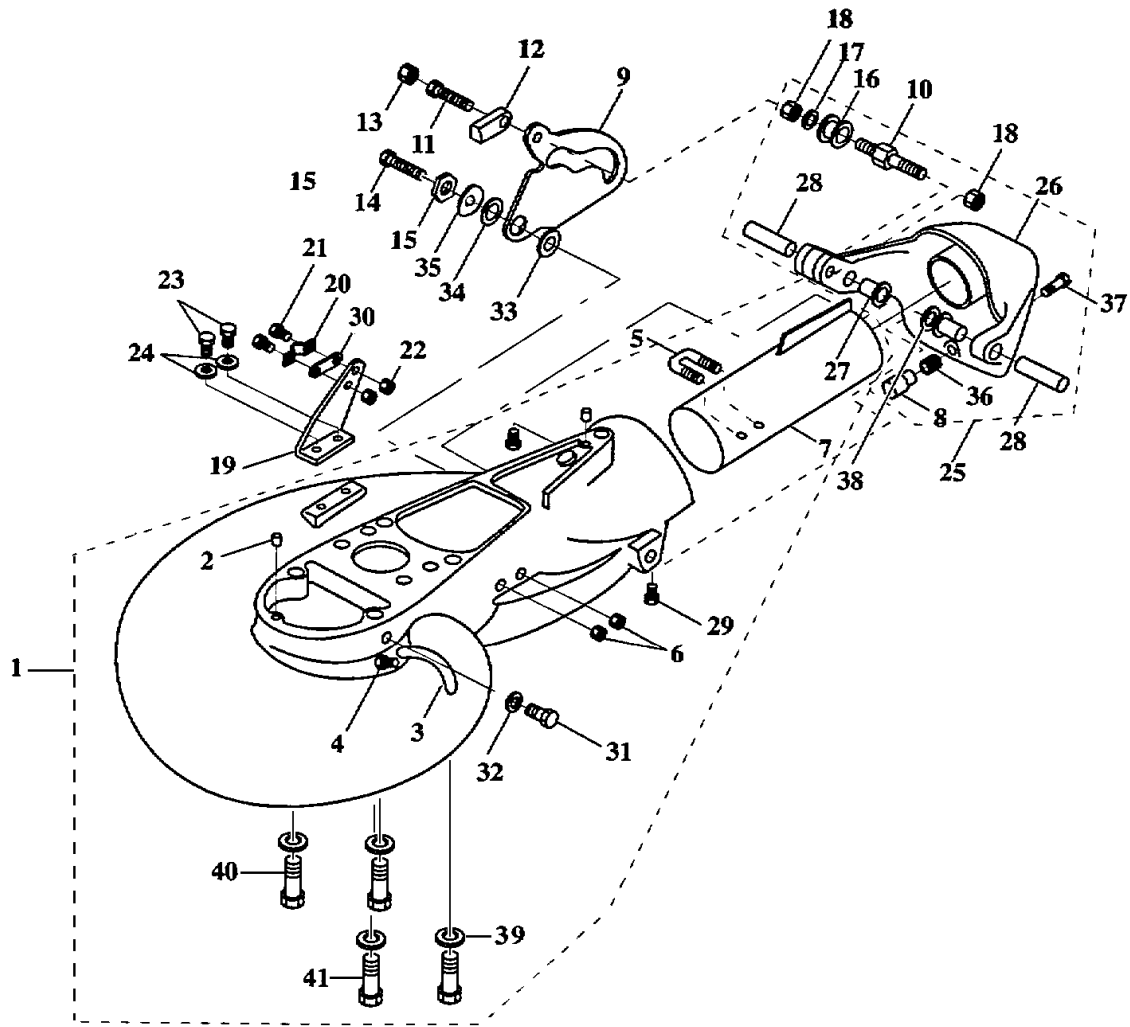

Part List

F40EJRC-PUMP 2004 / MAIN HOUSING F40

REF - NO	PART NUMBER	PART NAME	QUANTITY	REMARKS
1	63D-JD001-36-90	MAIN HOUSING	1	
2	6H4-JD006-31-00	DOWEL PIN	2	
3	6H4-JD009-75-00	GREASE HOSE	1	
4	6H4-JD005-39-00	GREASE FITTING	1	
5	6H4-JD008-46-00	U-BOLT	1	
6	6H4-JD006-21-00	NUT, NYLOC	2	
7	6H4-JD000-80-00	EXHAUST TUBE	1	
8	6H4-JD001-16-90	GATE BUMPER	1	
9	6H4-JD001-03-50	SHIFT CAM, MEDIUM	1	
10	6H4-JD001-04-30	SHAFT, ROLLER	1	
11	6H1-JD005-73-00	BOLT	1	
12	63D-JD005-53-02	BALL END	1	
13	6H4-JD006-23-00	NYLOC	1	
14	6H4-JD005-74-10	BOLT, HEX HEAD NYLOC	1	
15	6H4-JD001-03-60	CAM, ECCENTRIC DRILLED	1	
16	6H4-JD001-04-20	SHAFT, ROLLER	1	
17	6H4-JD006-35-00	WASHER, PLAIN	1	
18	6H4-JD006-24-00	NUT, FIBER LOCK	2	
19	6H4-JD001-56-00	BRACKET, CABLE SUPPORT	1	
20	6H4-JD005-43-00	CABLE CLAMP	1	
21	6H4-JD005-61-00	SCREW	2	
22	6H4-JD006-19-00	NUT, FIBER LOCK	2	
23	6H4-JD005-72-00	BOLT	2	
24	6H4-JD006-35-00	WASHER, PLAIN	2	
25	6H4-JD001-17-60	GATE ASSY. MED CAM	1	
26	6H4-JD011-75-01	REVERSE GATE, MEDIUM	1	
27	6H4-JD005-35-00	NYLON SLEEVE	2	
28	6H4-JD008-22-00	PIN, REVERSE PIVOT	2	
29	6H4-JD005-74-00	BOLT	2	
30	6H4-JD005-42-00	SHIM	1	
31	6H4-JD001-02-40	FLUSH SCREW	1	
32	6H4-JD001-02-50	WASHER, FIBER M8	1	
33	6H4-JD001-03-70	BUSHING, CAM	1	
34	6H4-JD001-03-80	WASHER, CAM	1	
35	6H4-JD001-03-90	SHIM, CAM	2	
36	6H4-JD001-17-00	SPRING, GATE BUMPER	1	
37	67C-JD005-59-02	SCREW, NYLOC	1	
38	6H4-JD001-17-70	WASHER, SPRING	1	
39	6H4-JD006-40-00	WASHER, SPRING LOCK	4	
40	6H4-JD006-03-00	BOLT, 5/16"-18 X 2-1/2"	2	
41	6H4-JD005-99-00	BOLT, HEX HEAD	2