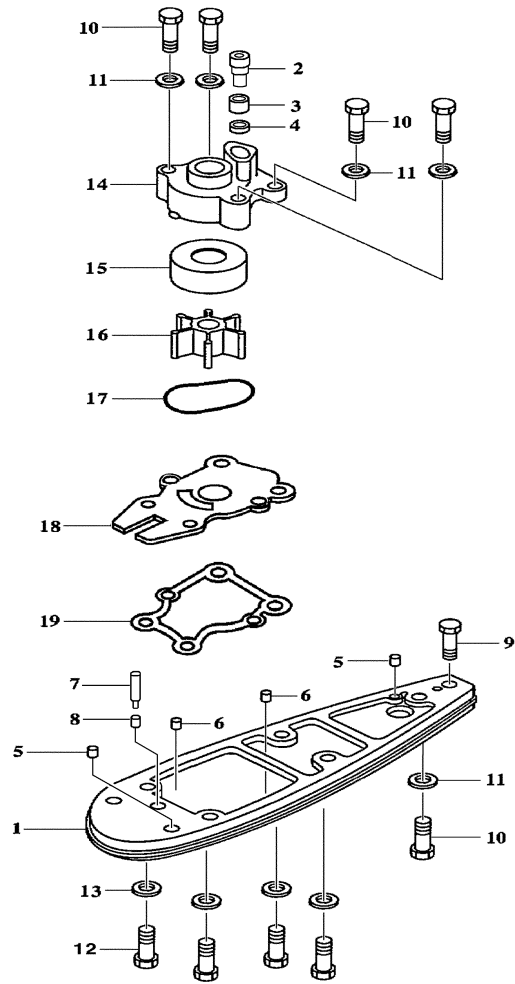

Part List

F40EJRC-PUMP 2004 / WATER PUMP ADAPTER F40

REF - NO	PART NUMBER	PART NAME	QUANTITY	REMARKS
1	63D-JD001-36-00	ADAPTER PLATE (AJ)	1	
2	63D-JD001-37-70	EXTENSION, WATER TUBE	1	
3	663-44366-00-00	DAMPER, WATER SEAL 2	1	
4	67C-JD016-49-00	SPACER, WATER TUBE	1	
5	6H4-JD006-16-00	DOWEL PIN	2	
6	93604-08062-00	PIN, DOWEL	2	
7	67C-JD016-51-00	SHIFT ROD GIUIDE AJ-43	1	
8	67C-JD016-50-00	CUSHION, SHIFT ROD GUIDE	1	
9	6H4-JD006-07-00	BOLT	1	
10	6H4-JD005-91-00	BOLT	5	
11	6H4-JD006-40-00	WASHER, SPRING LOCK	5	
12	6H4-JD005-92-00	BOLT	4	
13	6H4-JD006-36-00	WASHER, LOCK M10	4	
14	67C-44311-10-00	HOUSING, WATER PUMP	1	
15	63D-44322-00-00	.INSERT, CARTRIDGE	1	
16	6H4-44352-02-00	.IMPELLER	1	
17	93210-59MG7-00	.O-RING	1	
18	66T-44323-00-00	.OUTER PLATE, CARTRIDGE	1	
19	63D-44316-00-00	.GASKET, WATER PUMP	1