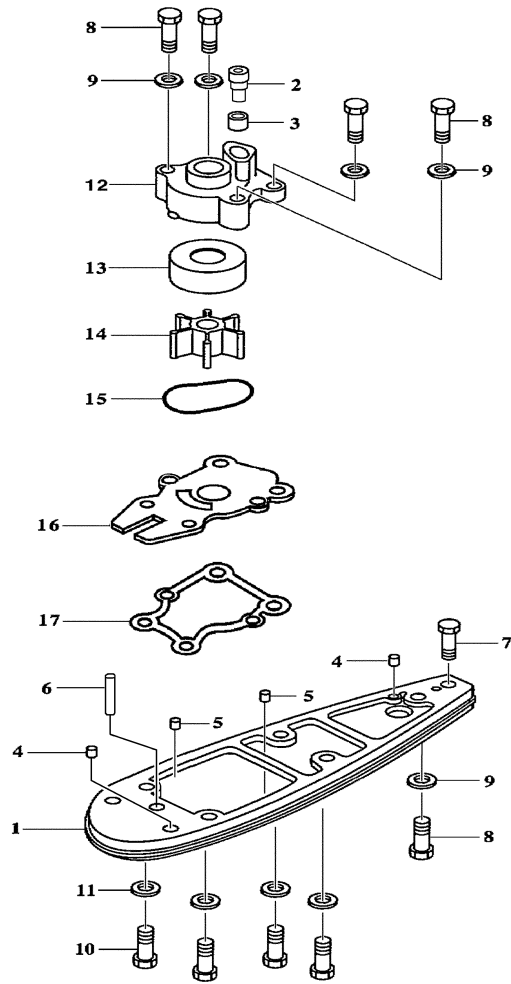

Part List

F40EJRC-PUMP 2004 / WATER PUMP ADAPTER F50 60

REF - NO	PART NUMBER	PART NAME	QUANTITY	REMARKS
1	63D-JD001-36-60	ADAPTER PLATE (AJ)	1	
2	63D-JD001-37-70	EXTENSION, WATER TUBE	1	
3	663-44366-00-00	DAMPER, WATER SEAL 2	1	
4	6H4-JD006-16-60	PIN, DOWEL	2	
5	93604-08062-00	PIN, DOWEL	2	
6	63D-JD001-37-80	SHIFT ROD GUIDE, BRASS	1	
7	6H4-JD006-07-00	BOLT	1	
8	6H4-JD005-91-00	BOLT	5	
9	6H4-JD006-40-00	WASHER, SPRING LOCK	5	
10	6H4-JD005-92-00	BOLT	4	
11	6H4-JD006-36-00	WASHER, LOCK M10	4	
12	62Y-44311-10-00	HOUSING, WATER PUMP	1	
13	63D-44322-00-00	.INSERT, CARTRIDGE	1	
14	6H3-44352-00-00	.IMPELLER	1	
15	93210-59MG7-00	.O-RING	1	
16	63D-44323-00-00	.OUTER PLATE, CARTRIDGE	1	
17	63D-44316-00-00	.GASKET, WATER PUMP	1	

Part Notes

F40EJRC-PUMP 2004 / WATER PUMP ADAPTER F50 60

PART NUMBER	NOTE TEXT
6H3-44352-00-00	OEM: This part number is among the Top 100 Most Popular Marine Maintenance Parts as of February 2013.