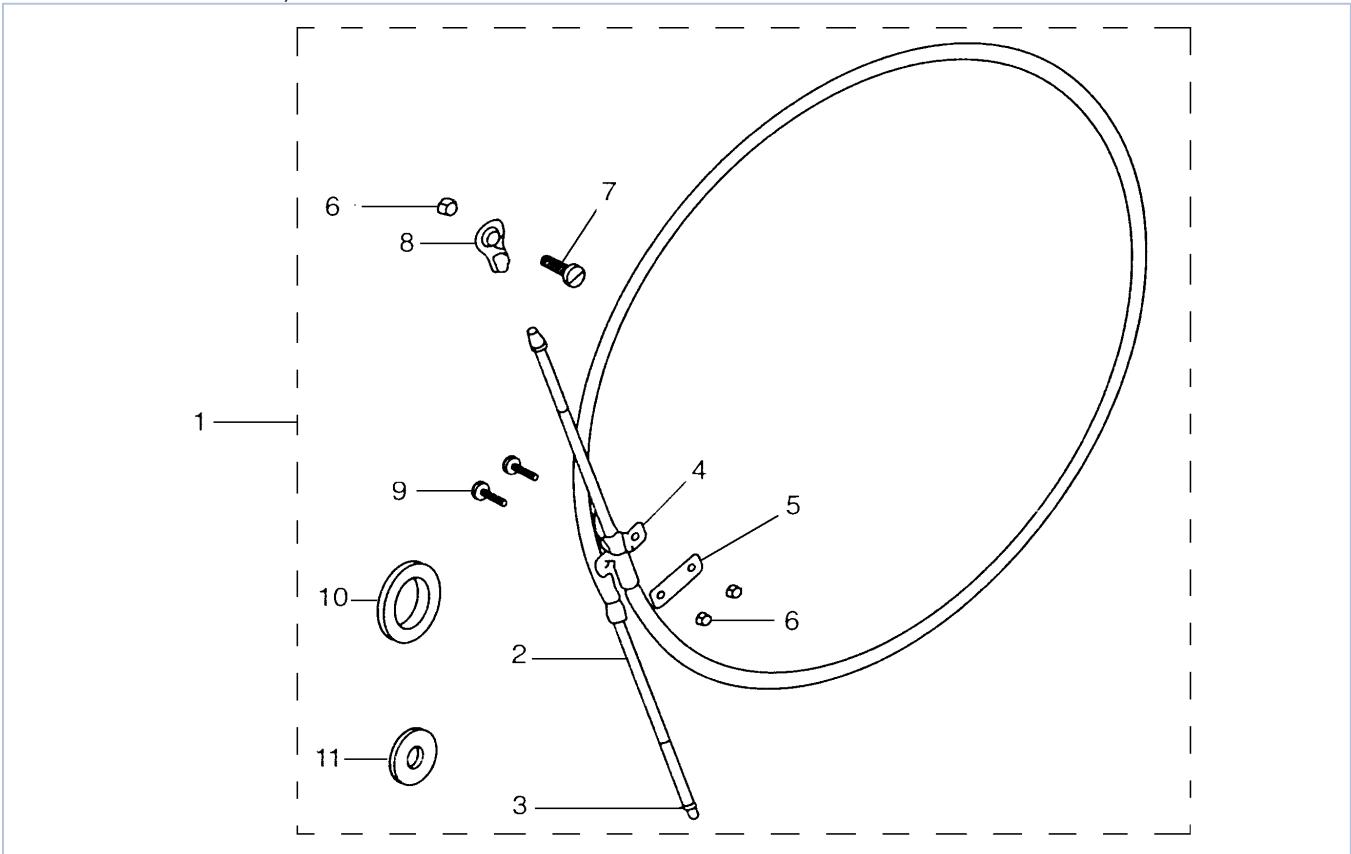

Part List

F40EJRC-PUMP 2004 / WATER PUMP ADAPTER F40

REF - NO	PART NUMBER	PART NAME	QUANTITY	REMARKS
1	63D-JD001-36-00	ADAPTER PLATE (AJ)	1	
2	63D-JD001-37-70	EXTENSION, WATER TUBE	1	
3	663-44366-00-00	DAMPER, WATER SEAL 2	1	
4	67C-JD016-49-00	SPACER, WATER TUBE	1	
5	6H4-JD006-16-00	DOWEL PIN	2	
6	93604-08062-00	PIN, DOWEL	2	
7	67C-JD016-51-00	SHIFT ROD GIUIDE AJ-43	1	
8	67C-JD016-50-00	CUSHION, SHIFT ROD GUIDE	1	
9	6H4-JD006-07-00	BOLT	1	
10	6H4-JD005-91-00	BOLT	5	
11	6H4-JD006-40-00	WASHER, SPRING LOCK	5	
12	6H4-JD005-92-00	BOLT	4	
13	6H4-JD006-36-00	WASHER, LOCK M10	4	
14	67C-44311-10-00	HOUSING, WATER PUMP	1	
15	63D-44322-00-00	.INSERT, CARTRIDGE	1	
16	6H4-44352-02-00	.IMPELLER	1	
17	93210-59MG7-00	.O-RING	1	
18	66T-44323-00-00	.OUTER PLATE, CARTRIDGE	1	
19	63D-44316-00-00	.GASKET, WATER PUMP	1	