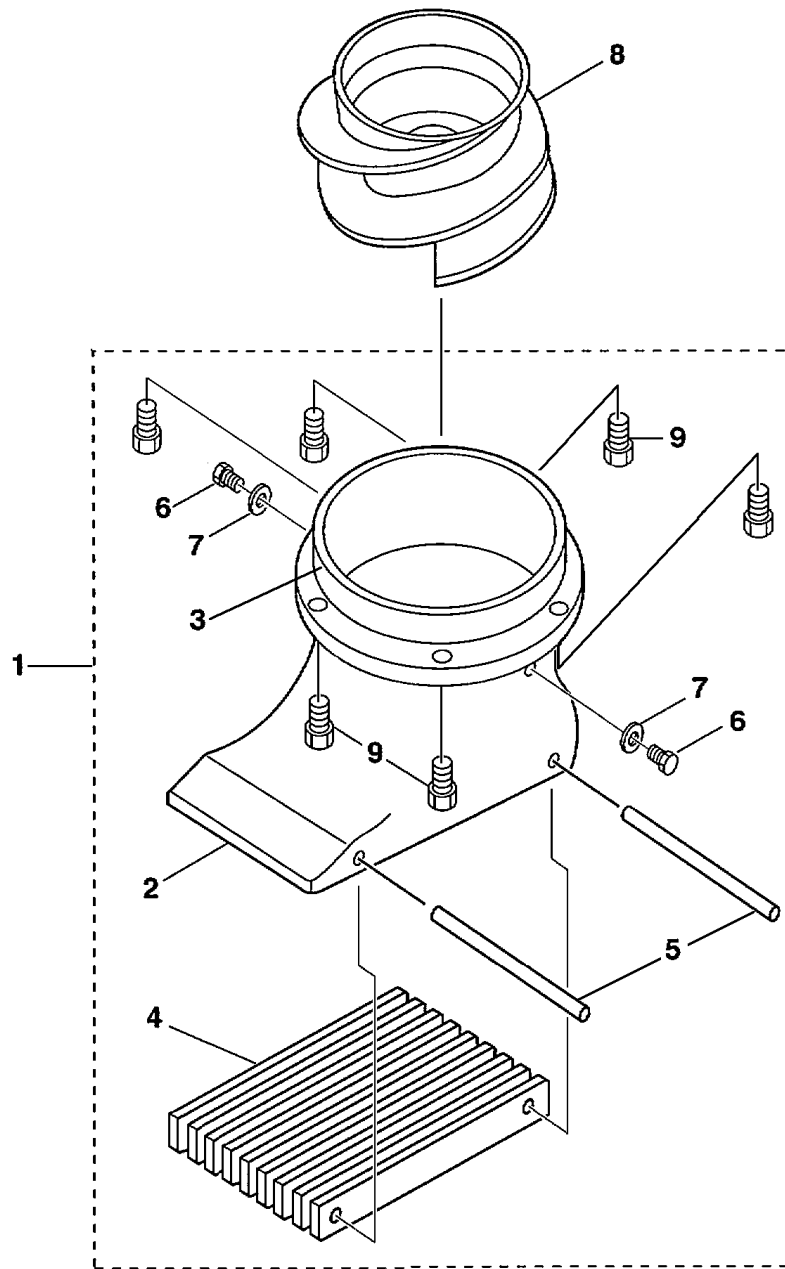

Part List

F40EJRC-PUMP 2004 / WATER PUMP ADAPTER F40

REF - NO	PART NUMBER	PART NAME	QUANTITY	REMARKS
1	63D-JD001-36-00	ADAPTER PLATE (AJ)	1	
2	63D-JD001-37-70	EXTENSION, WATER TUBE	1	
3	663-44366-00-00	DAMPER, WATER SEAL 2	1	
4	67C-JD016-49-00	SPACER, WATER TUBE	1	
5	6H4-JD006-16-00	DOWEL PIN	2	
6	93604-08062-00	PIN, DOWEL	2	
7	67C-JD016-51-00	SHIFT ROD GIUIDE AJ-43	1	
8	67C-JD016-50-00	CUSHION, SHIFT ROD GUIDE	1	
9	6H4-JD006-07-00	BOLT	1	
10	6H4-JD005-91-00	BOLT	5	
11	6H4-JD006-40-00	WASHER, SPRING LOCK	5	
12	6H4-JD005-92-00	BOLT	4	
13	6H4-JD006-36-00	WASHER, LOCK M10	4	
14	67C-44311-10-00	HOUSING, WATER PUMP	1	
15	63D-44322-00-00	.INSERT, CARTRIDGE	1	
16	6H4-44352-02-00	.IMPELLER	1	
17	93210-59MG7-00	.O-RING	1	
18	66T-44323-00-00	.OUTER PLATE, CARTRIDGE	1	
19	63D-44316-00-00	.GASKET, WATER PUMP	1	

Part List

F40EJRC-PUMP 2004 / TILLER STEERING SHIFT CABLE F40

REF - NO	PART NUMBER	PART NAME	QUANTITY	REMARKS
1	67F-JD001-56-61	CABLE, SHIFT ASSEMBLY AJS-43	1	
2	63D-JD000-54-71	.CABLE	1	OPTIONAL
2	63D-JD005-47-00	.CABLE, SHIFT 4'	1	
3	63D-JD006-21-01	.NUT, HEX 10-32	2	
4	6H4-JD005-43-00	.CABLE CLAMP	1	
5	6H4-JD005-42-00	.SHIM	1	
6	6H4-JD006-21-00	.NUT, NYLOC	3	
7	67F-JD000-15-67	.SCREW, ROD END	1	
8	67F-JD005-53-01	.BALL END #10	1	
9	6H4-JD005-58-00	.SCREW, FIL HD SLOTTED	2	
10	67F-JD000-15-69	.SHIM WASHER, LARGE	1	
11	67F-JD000-15-68	.SHIM WASHER, SMALL	1	

Part List

F40EJRC-PUMP 2004 / INTAKE ASSEMBLY F50 60

REF - NO	PART NUMBER	PART NAME	QUANTITY	REMARKS
1	6H4-JD000-31-21	INTAKE ASSEMBLY 6-1/8	1	
2	6H4-JD000-07-00	INTAKE CASING 6-1/8	1	
3	6H4-JD000-93-22	LINER 6-1/8 W/HARDWARE	1	REF #. 6 & 7
4	6H4-JD000-16-00	GRILL BAR	9	
5	6H4-JD000-14-00	GRILL ROD	2	
6	6H4-JD005-72-00	BOLT	2	
7	6H4-JD000-38-00	WASHER, SPRING LOCK 1/4	2	
8	6H4-JD000-08-22	IMPELLER	1	
9	6H1-JD005-73-00	BOLT	6	