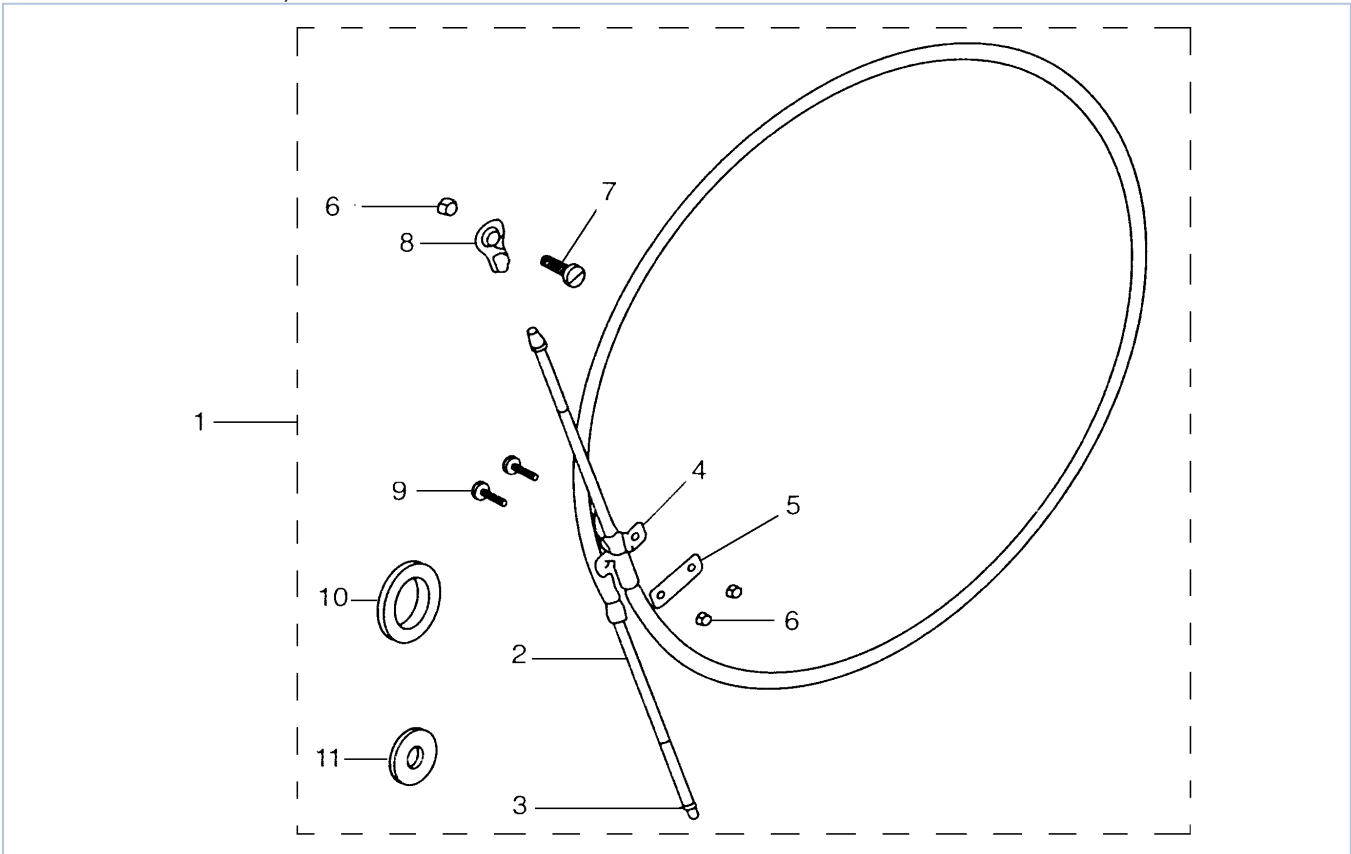

Part List

F40EJRC-PUMP 2004 / WATER PUMP ADAPTER F50 60

REF - NO	PART NUMBER	PART NAME	QUANTITY	REMARKS
1	63D-JD001-36-60	ADAPTER PLATE (AJ)	1	
2	63D-JD001-37-70	EXTENSION, WATER TUBE	1	
3	663-44366-00-00	DAMPER, WATER SEAL 2	1	
4	6H4-JD006-16-60	PIN, DOWEL	2	
5	93604-08062-00	PIN, DOWEL	2	
6	63D-JD001-37-80	SHIFT ROD GUIDE, BRASS	1	
7	6H4-JD006-07-00	BOLT	1	
8	6H4-JD005-91-00	BOLT	5	
9	6H4-JD006-40-00	WASHER, SPRING LOCK	5	
10	6H4-JD005-92-00	BOLT	4	
11	6H4-JD006-36-00	WASHER, LOCK M10	4	
12	62Y-44311-10-00	HOUSING, WATER PUMP	1	
13	63D-44322-00-00	.INSERT, CARTRIDGE	1	
14	6H3-44352-00-00	.IMPELLER	1	
15	93210-59MG7-00	.O-RING	1	
16	63D-44323-00-00	.OUTER PLATE, CARTRIDGE	1	
17	63D-44316-00-00	.GASKET, WATER PUMP	1	

Part Notes

F40EJRC-PUMP 2004 / WATER PUMP ADAPTER F50 60

PART NUMBER	NOTE TEXT
6H3-44352-00-00 	OEM: This part number is among the Top 100 Most Popular Marine Maintenance Parts as of February 2013.

Part List

F40EJRC-PUMP 2004 / TILLER STEERING SHIFT CABLE F50 PORT

REF - NO	PART NUMBER	PART NAME	QUANTITY	REMARKS
1	63D-JD001-38-20	CABLE, SHIFT ASSEMBLY 4'	1	
2	63D-JD000-54-72	.CABLE, SHIFT 5'	1	OPTIONAL
2	63D-JD005-47-00	.CABLE, SHIFT 4'	1	
3	63D-JD006-21-01	.NUT, HEX 10-32	3	
4	6H4-JD005-43-00	.CABLE CLAMP	1	
5	6H4-JD005-61-00	.SCREW	2	
6	6H4-JD006-19-00	.NUT, FIBER LOCK	2	
7	65F-JD005-53-01	.BALL END #10	1	
8	63D-JD005-58-02	.SCREW, PAN HD FIL 10-32 X 34	1	
9	6H4-JD006-37-00	.WASHER, SPRING LOCK #10	1	

Part List

F40EJRC-PUMP 2004 / TILLER STEERING SHIFT CABLE F60 STBD

REF - NO	PART NUMBER	PART NAME	QUANTITY	REMARKS
1	67F-JD000-15-66	CABLE, SHIFT ASSEMBLY Y100-4	1	
2	62Y-JD000-54-72	.CABLE 5 FT	1	
3	63D-JD006-21-01	.NUT, HEX 10-32	2	
4	6H4-JD005-43-00	.CABLE CLAMP	1	
5	6H4-JD005-42-00	.SHIM	1	
6	6H4-JD006-21-00	.NUT, NYLOC	3	
7	67F-JD000-15-67	.SCREW, ROD END	1	
8	67F-JD005-53-01	.BALL END #10	1	
9	6H4-JD005-58-00	.SCREW, FIL HD SLOTTED	2	
10	67F-JD000-15-68	.SHIM WASHER, SMALL	1	
11	67F-JD000-15-69	.SHIM WASHER, LARGE	1	