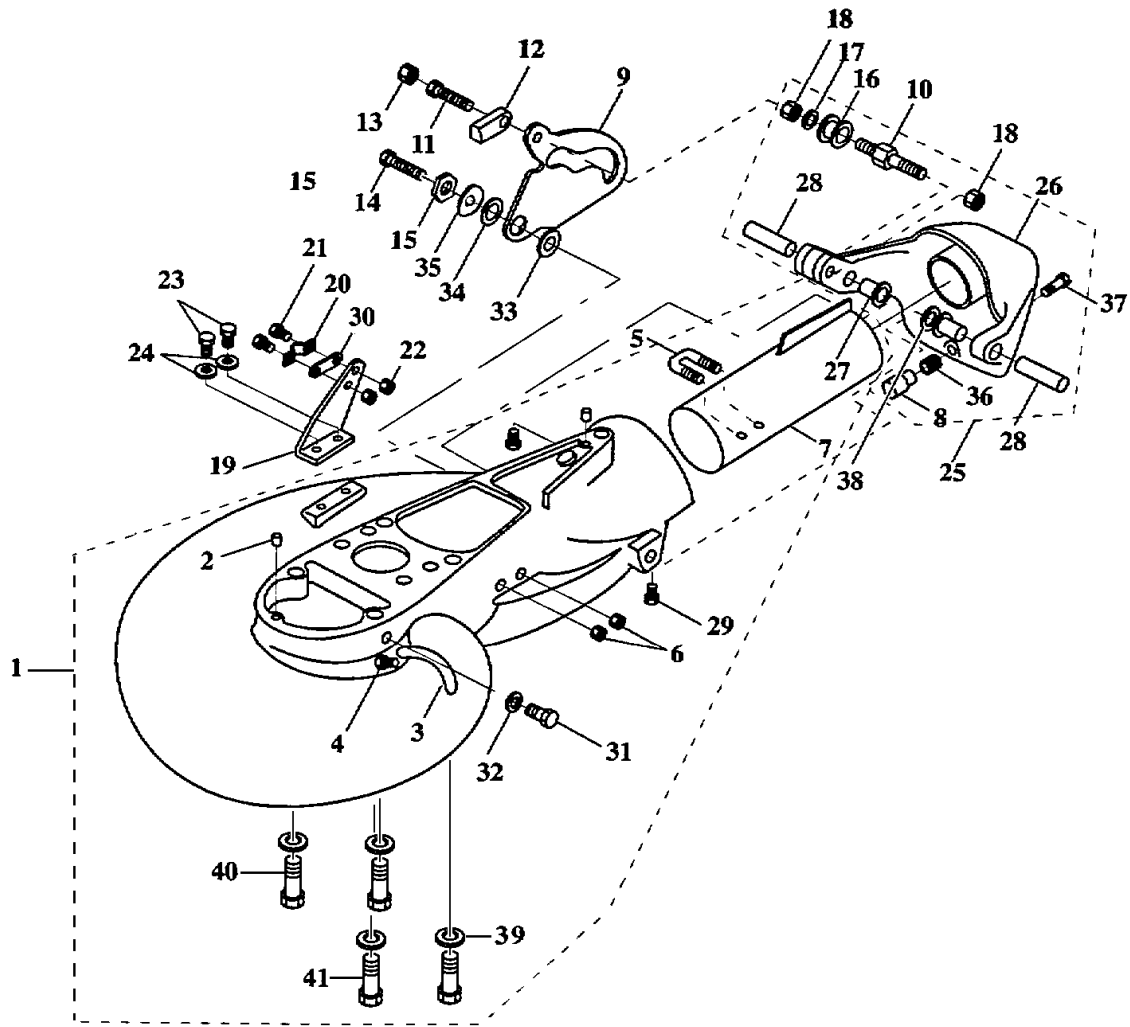

Part List

F40EJRC-PUMP 2004 / MAIN HOUSING F50 60

REF - NO	PART NUMBER	PART NAME	QUANTITY	REMARKS
1	63D-JD001-36-90	MAIN HOUSING	1	
2	6H4-JD006-31-00	DOWEL PIN	2	
3	6H4-JD009-75-00	GREASE HOSE	1	
4	6H4-JD005-39-00	GREASE FITTING	1	
5	6H4-JD008-46-00	U-BOLT	1	
6	6H4-JD006-21-00	NUT, NYLOC	2	
7	6H4-JD000-80-00	EXHAUST TUBE	1	
8	6H4-JD001-16-90	GATE BUMPER	1	
9	6H4-JD001-03-50	SHIFT CAM, MEDIUM	1	
10	6H4-JD001-04-30	SHAFT, ROLLER	1	
11	6H1-JD005-73-00	BOLT	1	
12	63D-JD005-53-02	BALL END	1	
13	6H4-JD006-23-00	NYLOC	1	
14	6H4-JD005-74-10	BOLT, HEX HEAD NYLOC	1	
15	6H4-JD001-03-60	CAM, ECCENTRIC DRILLED	1	
16	6H4-JD001-04-20	SHAFT, ROLLER	1	
17	6H4-JD006-35-00	WASHER, PLAIN	1	
18	6H4-JD006-24-00	NUT, FIBER LOCK	2	
19	6H4-JD001-56-00	BRACKET, CABLE SUPPORT	1	
20	6H4-JD005-43-00	CABLE CLAMP	1	
21	6H4-JD005-61-00	SCREW	2	
22	6H4-JD006-19-00	NUT, FIBER LOCK	2	
23	6H4-JD005-72-00	BOLT	2	
24	6H4-JD006-35-00	WASHER, PLAIN	2	
25	6H4-JD001-17-60	GATE ASSY. MED CAM	1	
26	6H4-JD011-75-01	REVERSE GATE, MEDIUM	1	
27	6H4-JD005-35-00	NYLON SLEEVE	2	
28	6H4-JD008-22-00	PIN, REVERSE PIVOT	2	
29	6H4-JD005-74-00	BOLT	2	
30	6H4-JD005-42-00	SHIM	1	
31	6H4-JD001-02-40	FLUSH SCREW	1	
32	6H4-JD001-02-50	WASHER, FIBER M8	1	
33	6H4-JD001-03-70	BUSHING, CAM	1	
34	6H4-JD001-03-80	WASHER, CAM	1	
35	6H4-JD001-03-90	SHIM, CAM	2	
36	6H4-JD001-17-00	SPRING, GATE BUMPER	1	
37	67C-JD005-59-02	SCREW, NYLOC	1	
38	6H4-JD001-17-70	WASHER, SPRING	1	
39	6H4-JD006-40-00	WASHER, SPRING LOCK	4	
40	6H4-JD006-03-00	BOLT, 5/16"-18 X 2-1/2"	2	
41	6H4-JD005-99-00	BOLT, HEX HEAD	2