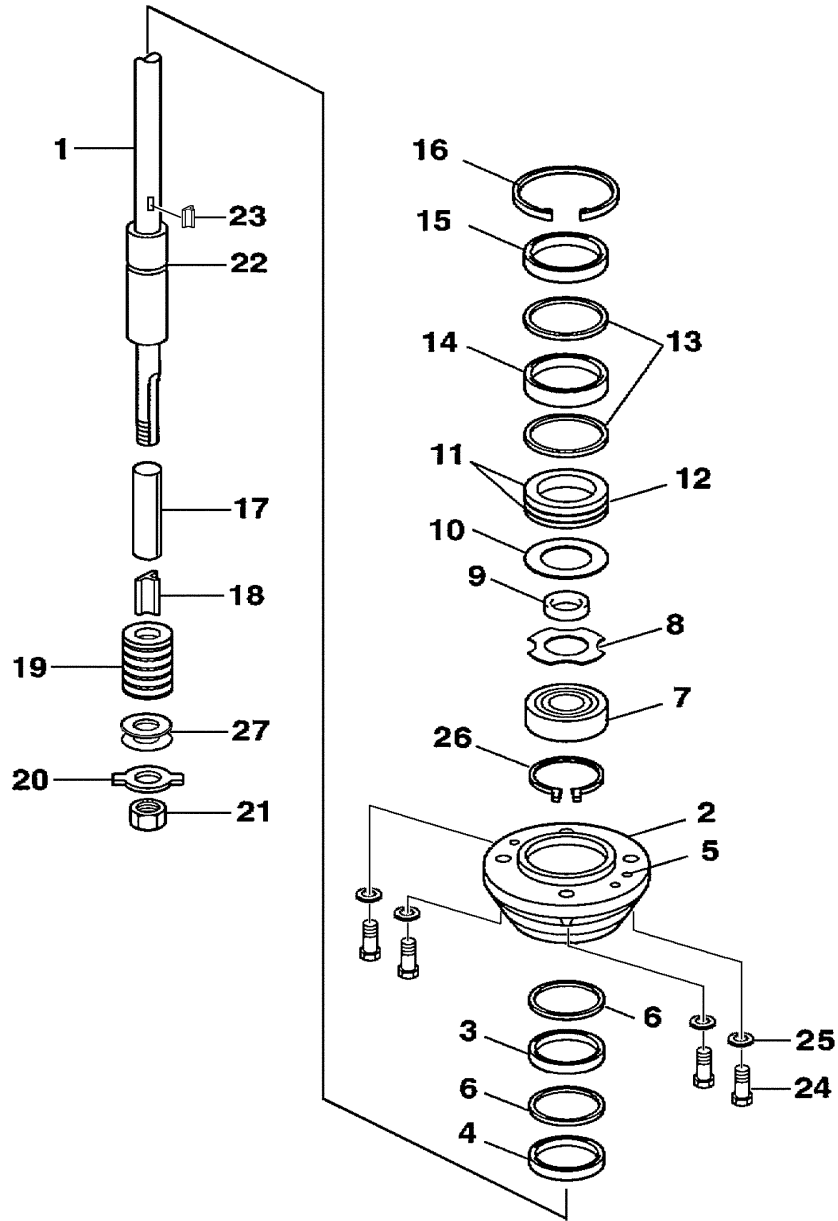

Part List

F40EJRC-PUMP 2004 / INTAKE ASSEMBLY F40

REF - NO	PART NUMBER	PART NAME	QUANTITY	REMARKS
1	6H4-JD000-31-21	INTAKE ASSEMBLY 6-1/8	1	
2	6H4-JD000-07-00	.INTAKE CASING 6-1/8	1	
3	6H4-JD000-93-22	.LINER 6-1/8 W/HARDWARE	1	REF # 6 & 7
4	6H4-JD000-16-00	.GRILL BAR	1	
5	6H4-JD000-14-00	.GRILL ROD	2	
6	6H4-JD005-72-00	.BOLT	2	
7	6H4-JD006-38-00	.WASHER, SPRING LOCK	2	
8	6H4-JD000-08-22	IMPELLER	1	
9	6H1-JD005-73-00	.BOLT	6	

Part List

F40EJRC-PUMP 2004 / WATER PUMP ADAPTER F40

REF - NO	PART NUMBER	PART NAME	QUANTITY	REMARKS
1	63D-JD001-36-00	ADAPTER PLATE (AJ)	1	
2	63D-JD001-37-70	EXTENSION, WATER TUBE	1	
3	663-44366-00-00	DAMPER, WATER SEAL 2	1	
4	67C-JD016-49-00	SPACER, WATER TUBE	1	
5	6H4-JD006-16-00	DOWEL PIN	2	
6	93604-08062-00	PIN, DOWEL	2	
7	67C-JD016-51-00	SHIFT ROD GIUIDE AJ-43	1	
8	67C-JD016-50-00	CUSHION, SHIFT ROD GUIDE	1	
9	6H4-JD006-07-00	BOLT	1	
10	6H4-JD005-91-00	BOLT	5	
11	6H4-JD006-40-00	WASHER, SPRING LOCK	5	
12	6H4-JD005-92-00	BOLT	4	
13	6H4-JD006-36-00	WASHER, LOCK M10	4	
14	67C-44311-10-00	HOUSING, WATER PUMP	1	
15	63D-44322-00-00	.INSERT, CARTRIDGE	1	
16	6H4-44352-02-00	.IMPELLER	1	
17	93210-59MG7-00	.O-RING	1	
18	66T-44323-00-00	.OUTER PLATE, CARTRIDGE	1	
19	63D-44316-00-00	.GASKET, WATER PUMP	1	